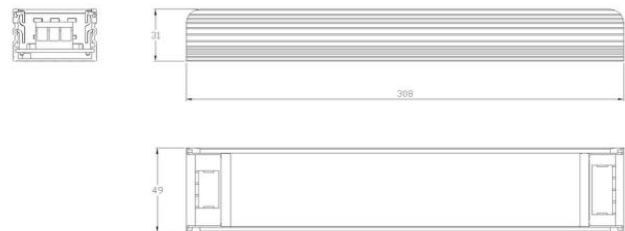

Wiring Diagram and Installations