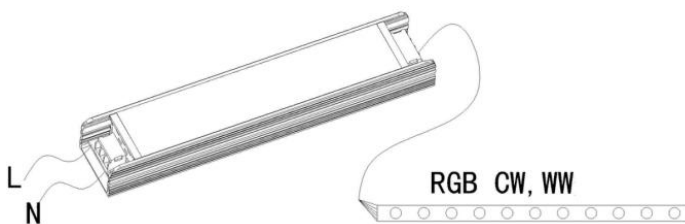

Wiring Diagram and Installations